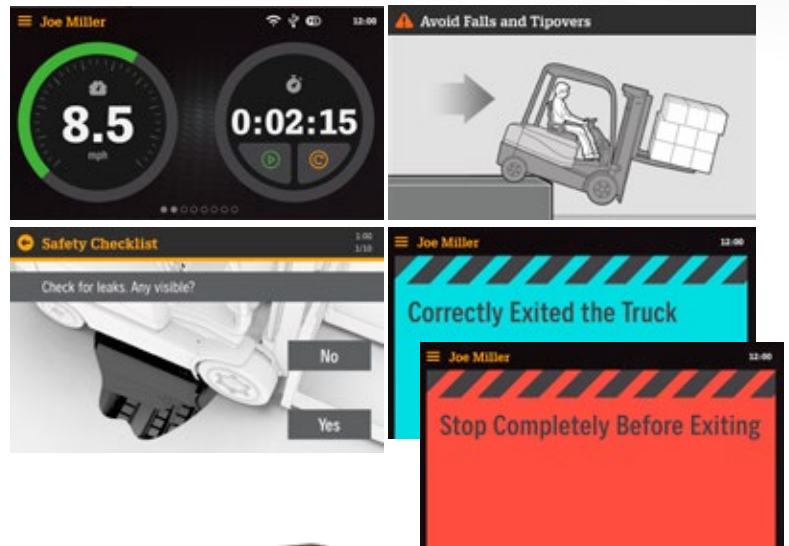

7" TOUCH

Durable Construction with Intuitive Touchscreen Design

- 7" Touch Color LCD Display
- Intuitive menu navigation
- Customizable widgets*
- Operator checklist with images*
- Safety Reminders*
- Dynamic Coaching™ capable*
- Platform that enables future growth
- Navigation buttons for glove usage
- Numeric keypad on screen for login or emergency operation
- Integrated proximity reader

*Features may vary by truck type

InfoLink 7" Touch Display Module (HD3000)

Additional Capabilities

- Multiple languages available
- Inspection questions - text with images
- Impact notifications on display
- Analyzer mode for live impact testing
- Two-way messaging
- Settings programmable through module
- Service menus accessible for system information
- Maintenance mode enabling capabilities